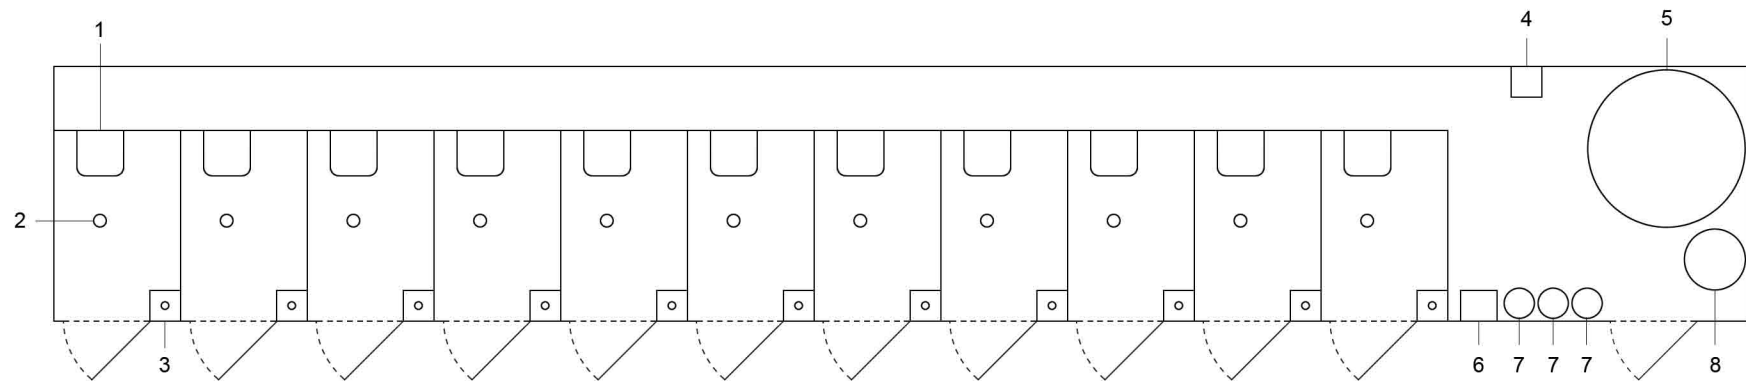

53' Ladies Mobile Restroom Trailer

Included Equipment:

1. Toilet
2. Drain
3. Hand Wash Sink
4. Power Panel
5. 500 Gallon Fresh Water Tank
6. Hot Water Heater
7. Water Pumps
8. 110 Gallon Pressurized Bladder Tank