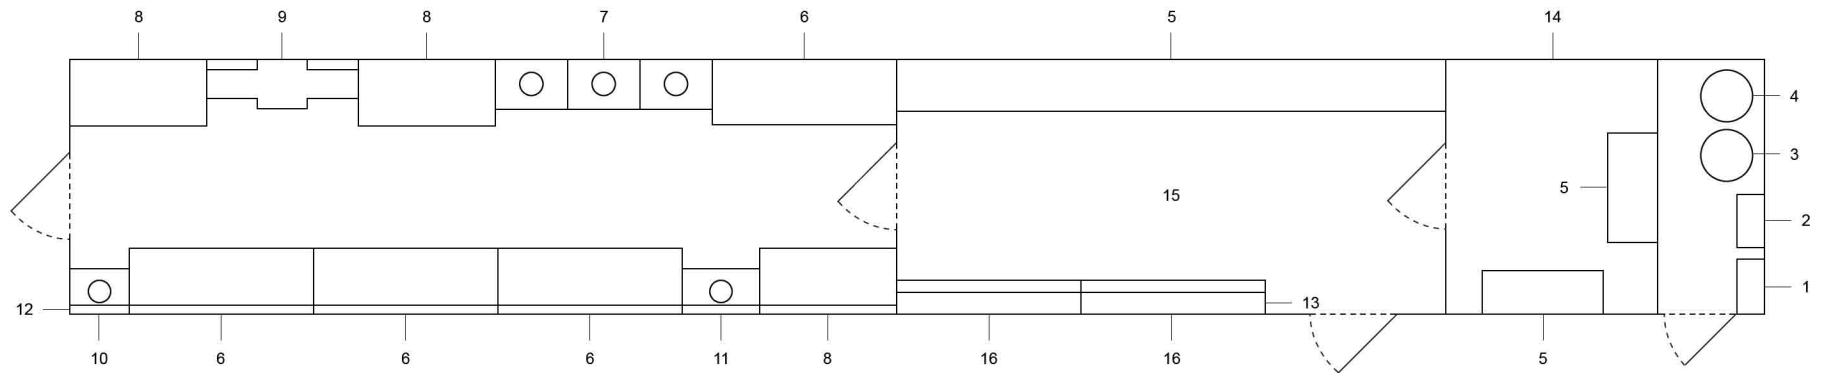

53102-2 53' Mobile Prep Trailer

Included Equipment:

- | | |
|-------------------------------------|--------------------------------------|
| 1. Power Panel | 9. Ecolab ES2000 Dishwasher |
| 2. Water Heater | 10. Hand Sink |
| 3. 50 Gallon Pressurized Water Tank | 11. Food Prep Sink |
| 4. 300 Gallon Water Tank | 12. 1'x24' Wire Shelving |
| 5. Rubber Shelving | 13. 14'x12' Stainless Steel Shelving |
| 6. 4'x6' Stainless Steel Table | 14. 8'x8' Freezer |
| 7. Large 3 Compartment Sink | 15. 8'x16' Refrigerator |
| 8. 4'x6' Stainless Steel Table | 16. 2'x6' Stainless Steel Table |